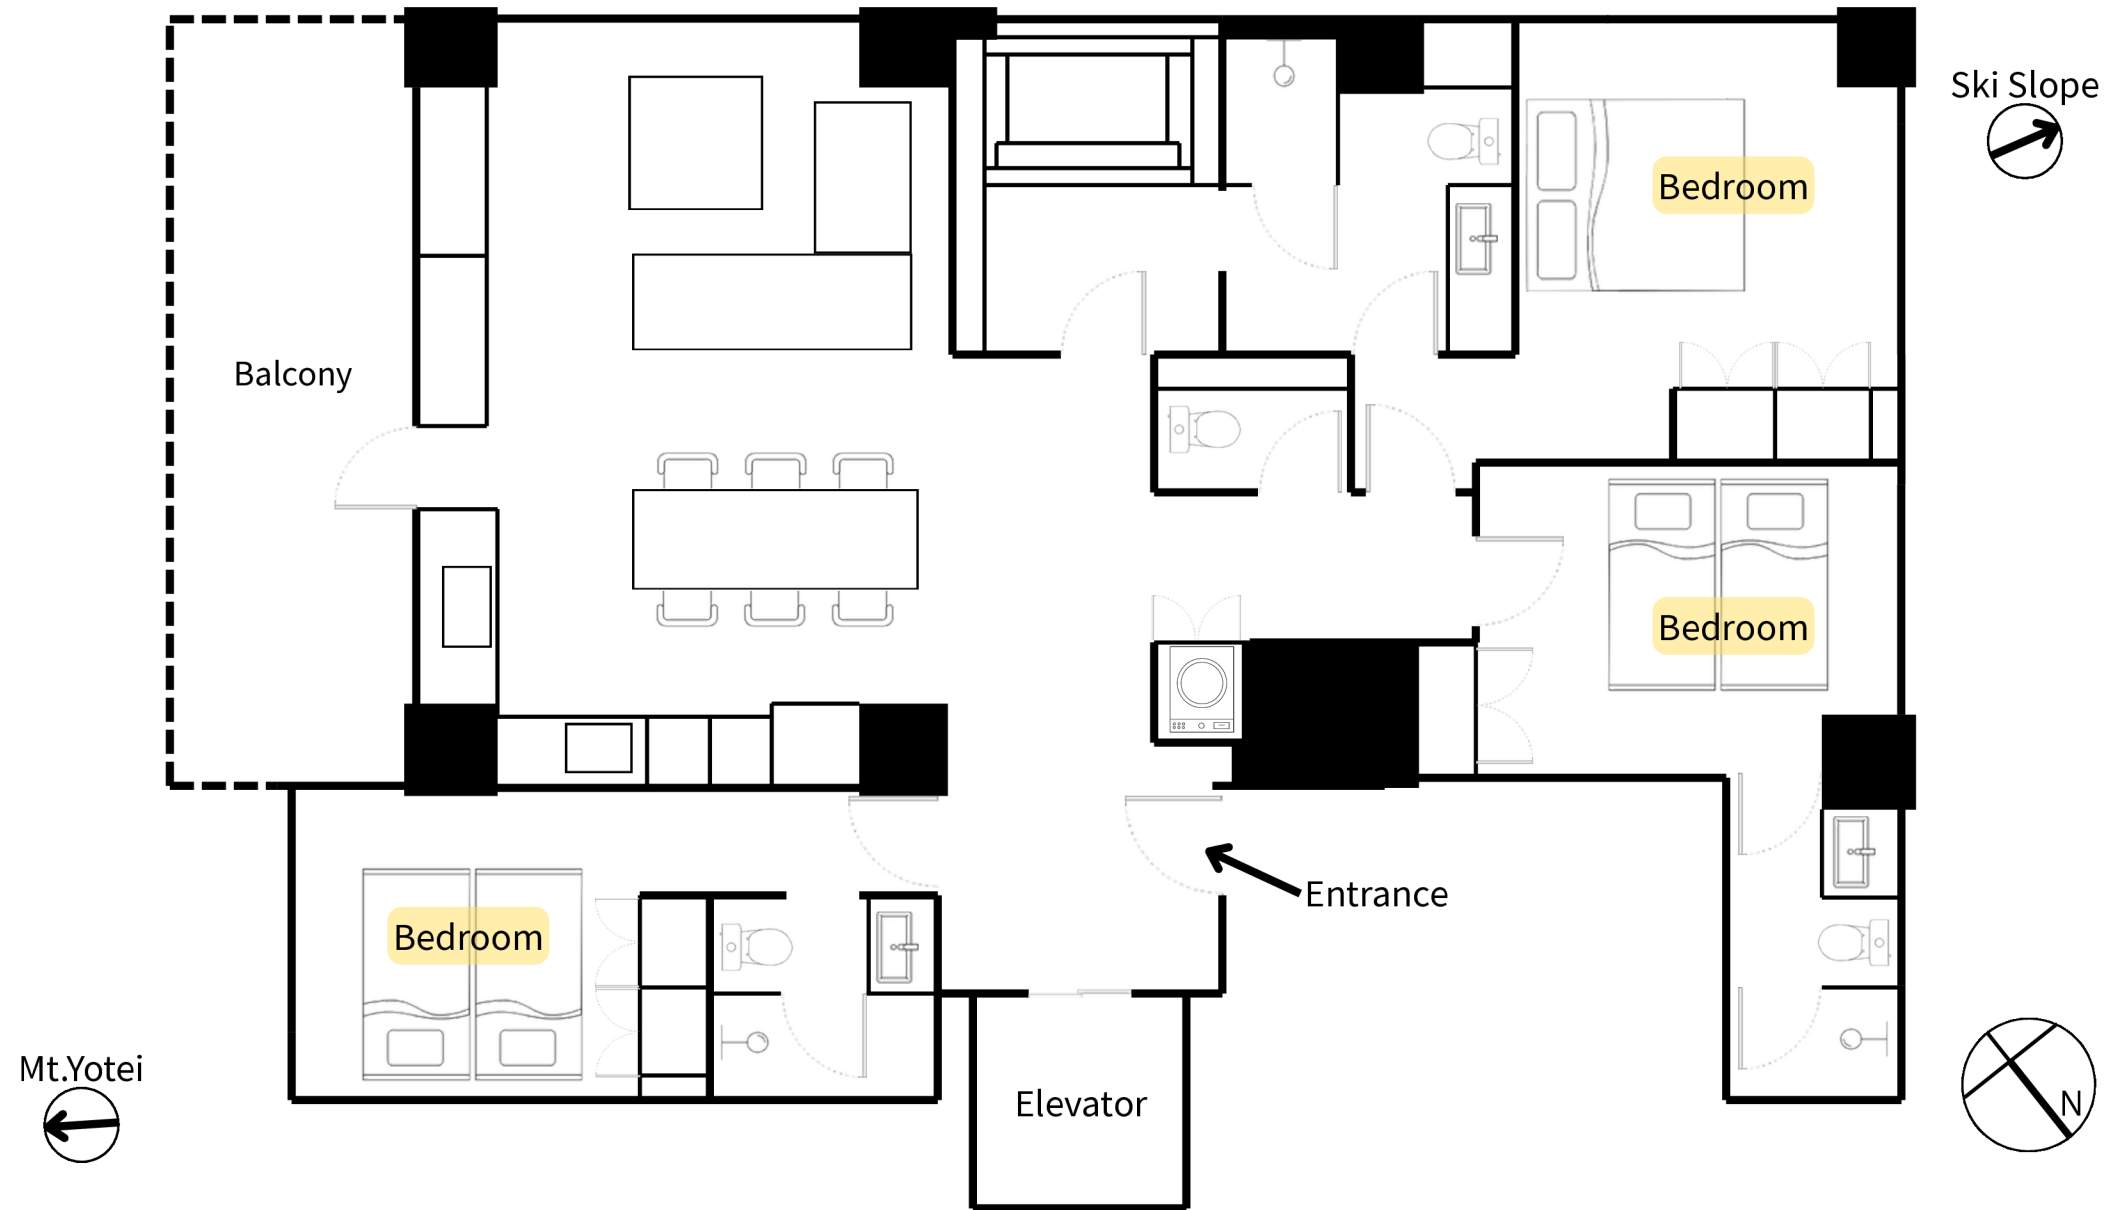

NISEKO
PORTFOLIO

Garden 1
1 bedroom 1

Actual bed types may differ from those shown.
Please confirm when booking.

NISEKO
PORTFOLIO

Garden 2
1 bedroom II

Mt.Yotei
←

Ski Slope
↗

Entrance

Elevator

Actual bed types may differ from those shown.
Please confirm when booking.

NISEKO

PORTFOLIO

1/F The Signature Residence
3 bedroom

Actual bed types may differ from those shown.
Please confirm when booking.

NISEKO

PORTFOLIO

2/F - 5/F The Signature Residence

5 bedroom I - IV

Actual bed types may differ from those shown.
Please confirm when booking.

NISEKO
PORTFOLIO

6/F The Penthouse
4 bedroom Penthouse

Actual bed types may differ from those shown.
Please confirm when booking.

NISEKO
PORTFOLIO

7/F The Penthouse
4 bedroom Penthouse

Actual bed types may differ from those shown.
Please confirm when booking.